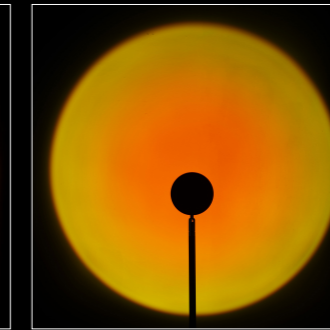

You can also use the single color pads.

3D red

3D blue

penoy red

peach

yellow

blue

green

light color projection  
with single **Aura color pads**

3D red

3D blue

penoy red

peach

yellow

turquoise

green

light color projection  
**with combination of  
Aura color pads**

penoy red + 3d red

peach+ 3d red

yellow + 3d red

turquoise + 3d red

green+ 3d red

penoy red + 3d blue

peach + 3d blue

yellow+ 3d blue

turquoise + 3d blue

green + 3d blue

light color projection  
**without color pads**

with color pads | 3000K