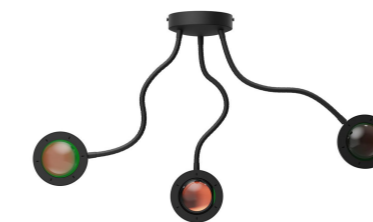

integrated LED 7.5W    sand black    ø 20 cm    † 150 cm

**TLC7345-03SW** sand white  
 ■ integrated LED 7.5W ↔ 65 x 12 cm ↓ 39 cm

**TLF7345-03SW** sand white  
 ■ integrated LED 7.5W ø 25 cm ↓ 151.5 cm