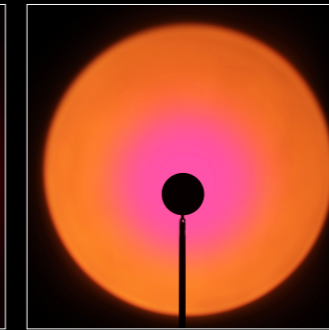

You can also use the single color pads.

3D red

3D blue

penoy red

peach

yellow

blue

green

light color projection  
with single **Aura color pads**

3D red

3D blue

penoy red

peach

yellow

turquoise

green

light color projection  
**with combination of  
Aura color pads**

penoy red + 3d red

peach+ 3d red

yellow + 3d red

turquoise + 3d red

green+ 3d red

penoy red + 3d blue

peach + 3d blue

yellow+ 3d blue

turquoise + 3d blue

green + 3d blue

light color projection  
**without color pads**

with color pads | 3000K