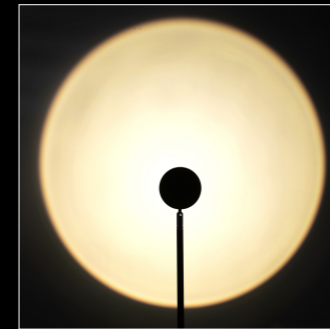

yellow+ 3d blue

turquoise + 3d blue

green + 3d blue

light color projection  
**without color pads**

with color pads | 3000K