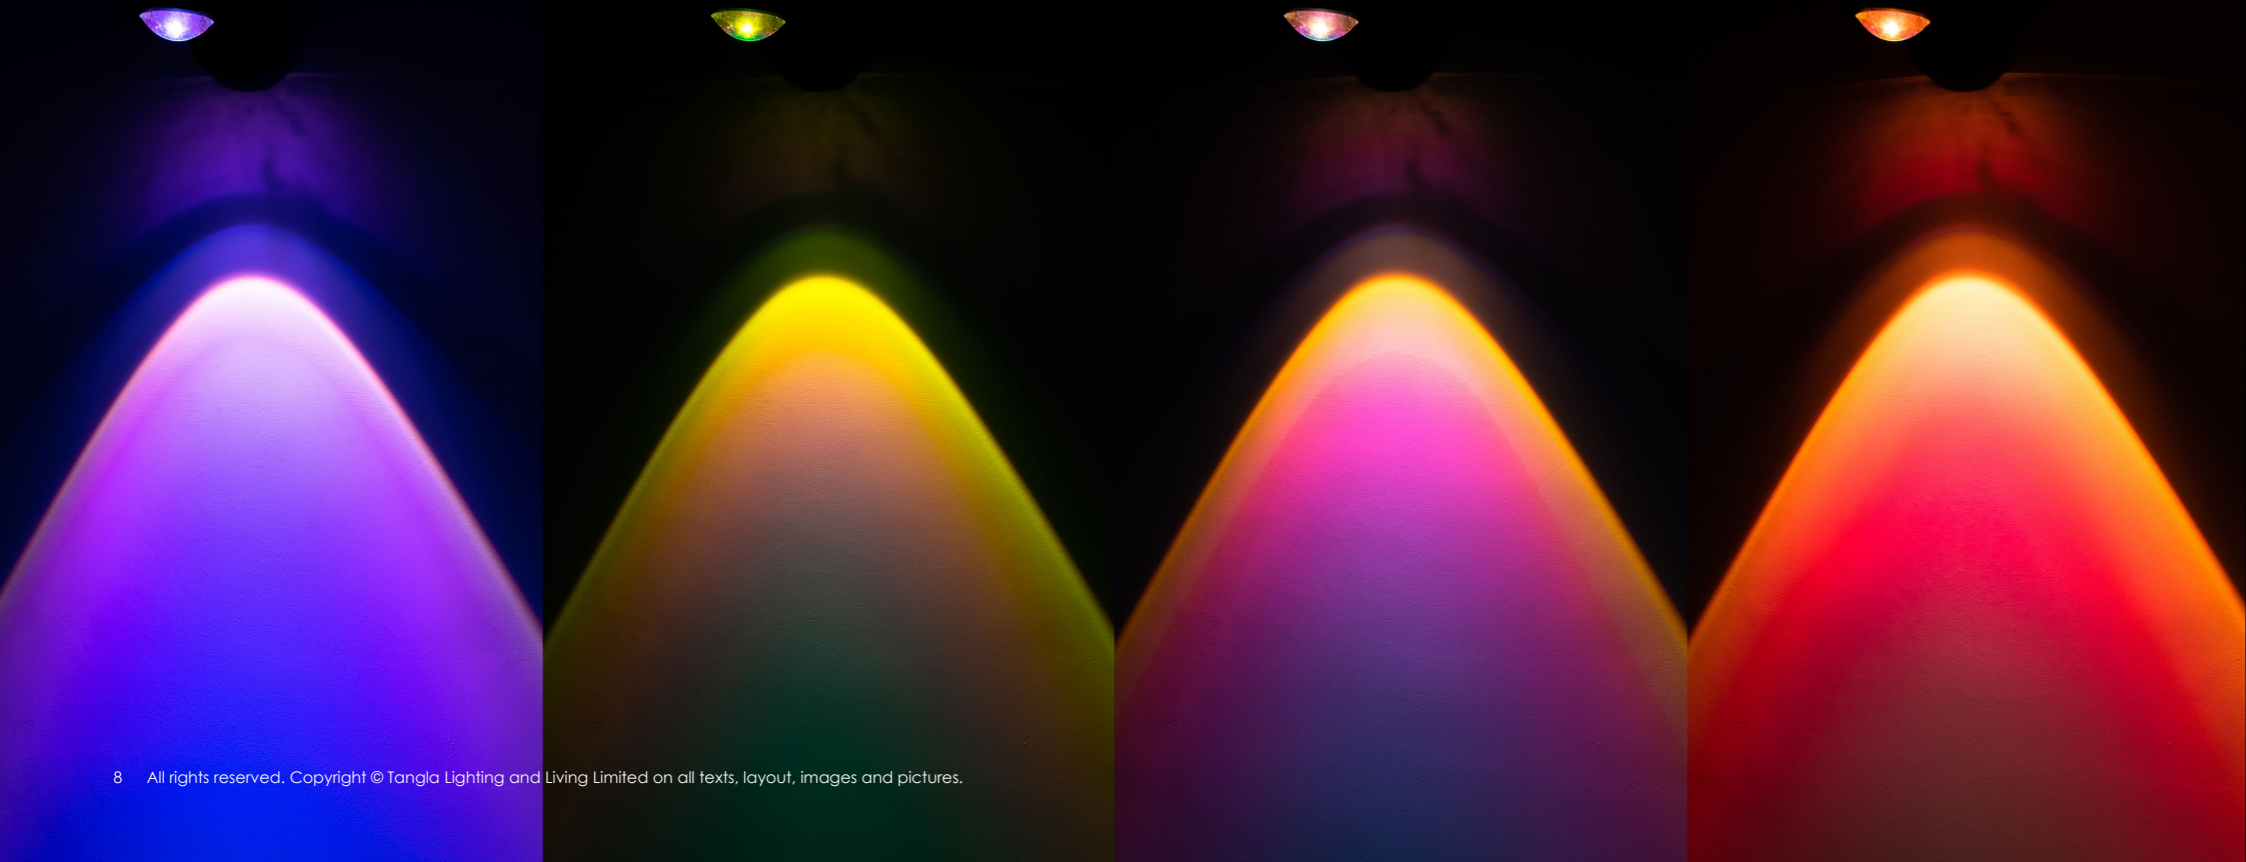

create and customize **your own aura light**

By replacing the Aura color pads, you can customize and create the desired ambience you would like to have.

There are two 3D color pads (red and blue), which you can combine with 5 different plain color pads (red, peach, yellow, turquoise and green).

You can also use the single color pads.

3D red