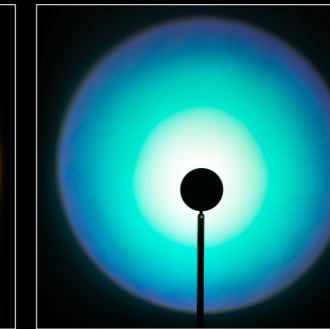

light color projection  
**with combination of  
Aura color pads**

penoy red + 3d red

peach+ 3d red

yellow + 3d red

turquoise + 3d red

green+ 3d red

penoy red + 3d blue

peach + 3d blue

yellow+ 3d blue

turquoise + 3d blue

green + 3d blue

light color projection  
**without color pads**

with color pads | 3000K