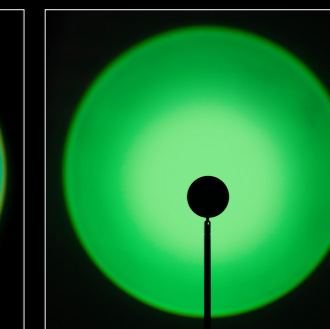

You can also use the single color pads.

- 1 Insert the key tool into the holes on the front side of the cover and turn it counterclockwise to open the cover.
- 2 Carefully remove the glass convex lens.
- 3 Loosen the screw on the fixator with screwdriver and replace the Aura PET color pads to create your desired color effect.
- 4 Place the glass convex lens carefully then tighten the screws to fix the fixator.
- 5 Insert the key tool into the holes on the front side of the cover, and turn it clockwise to close the cover.

light color projection  
with single **Aura color pads**

3D red

3D blue

penoy red

peach

yellow

turquoise

green

light color projection  
**with combination of  
Aura color pads**

penoy red + 3d red

peach+ 3d red

yellow + 3d red

turquoise + 3d red

green+ 3d red

penoy red + 3d blue

peach + 3d blue

yellow+ 3d blue

turquoise + 3d blue

green + 3d blue

light color projection  
**without color pads**

with color pads | 3000K