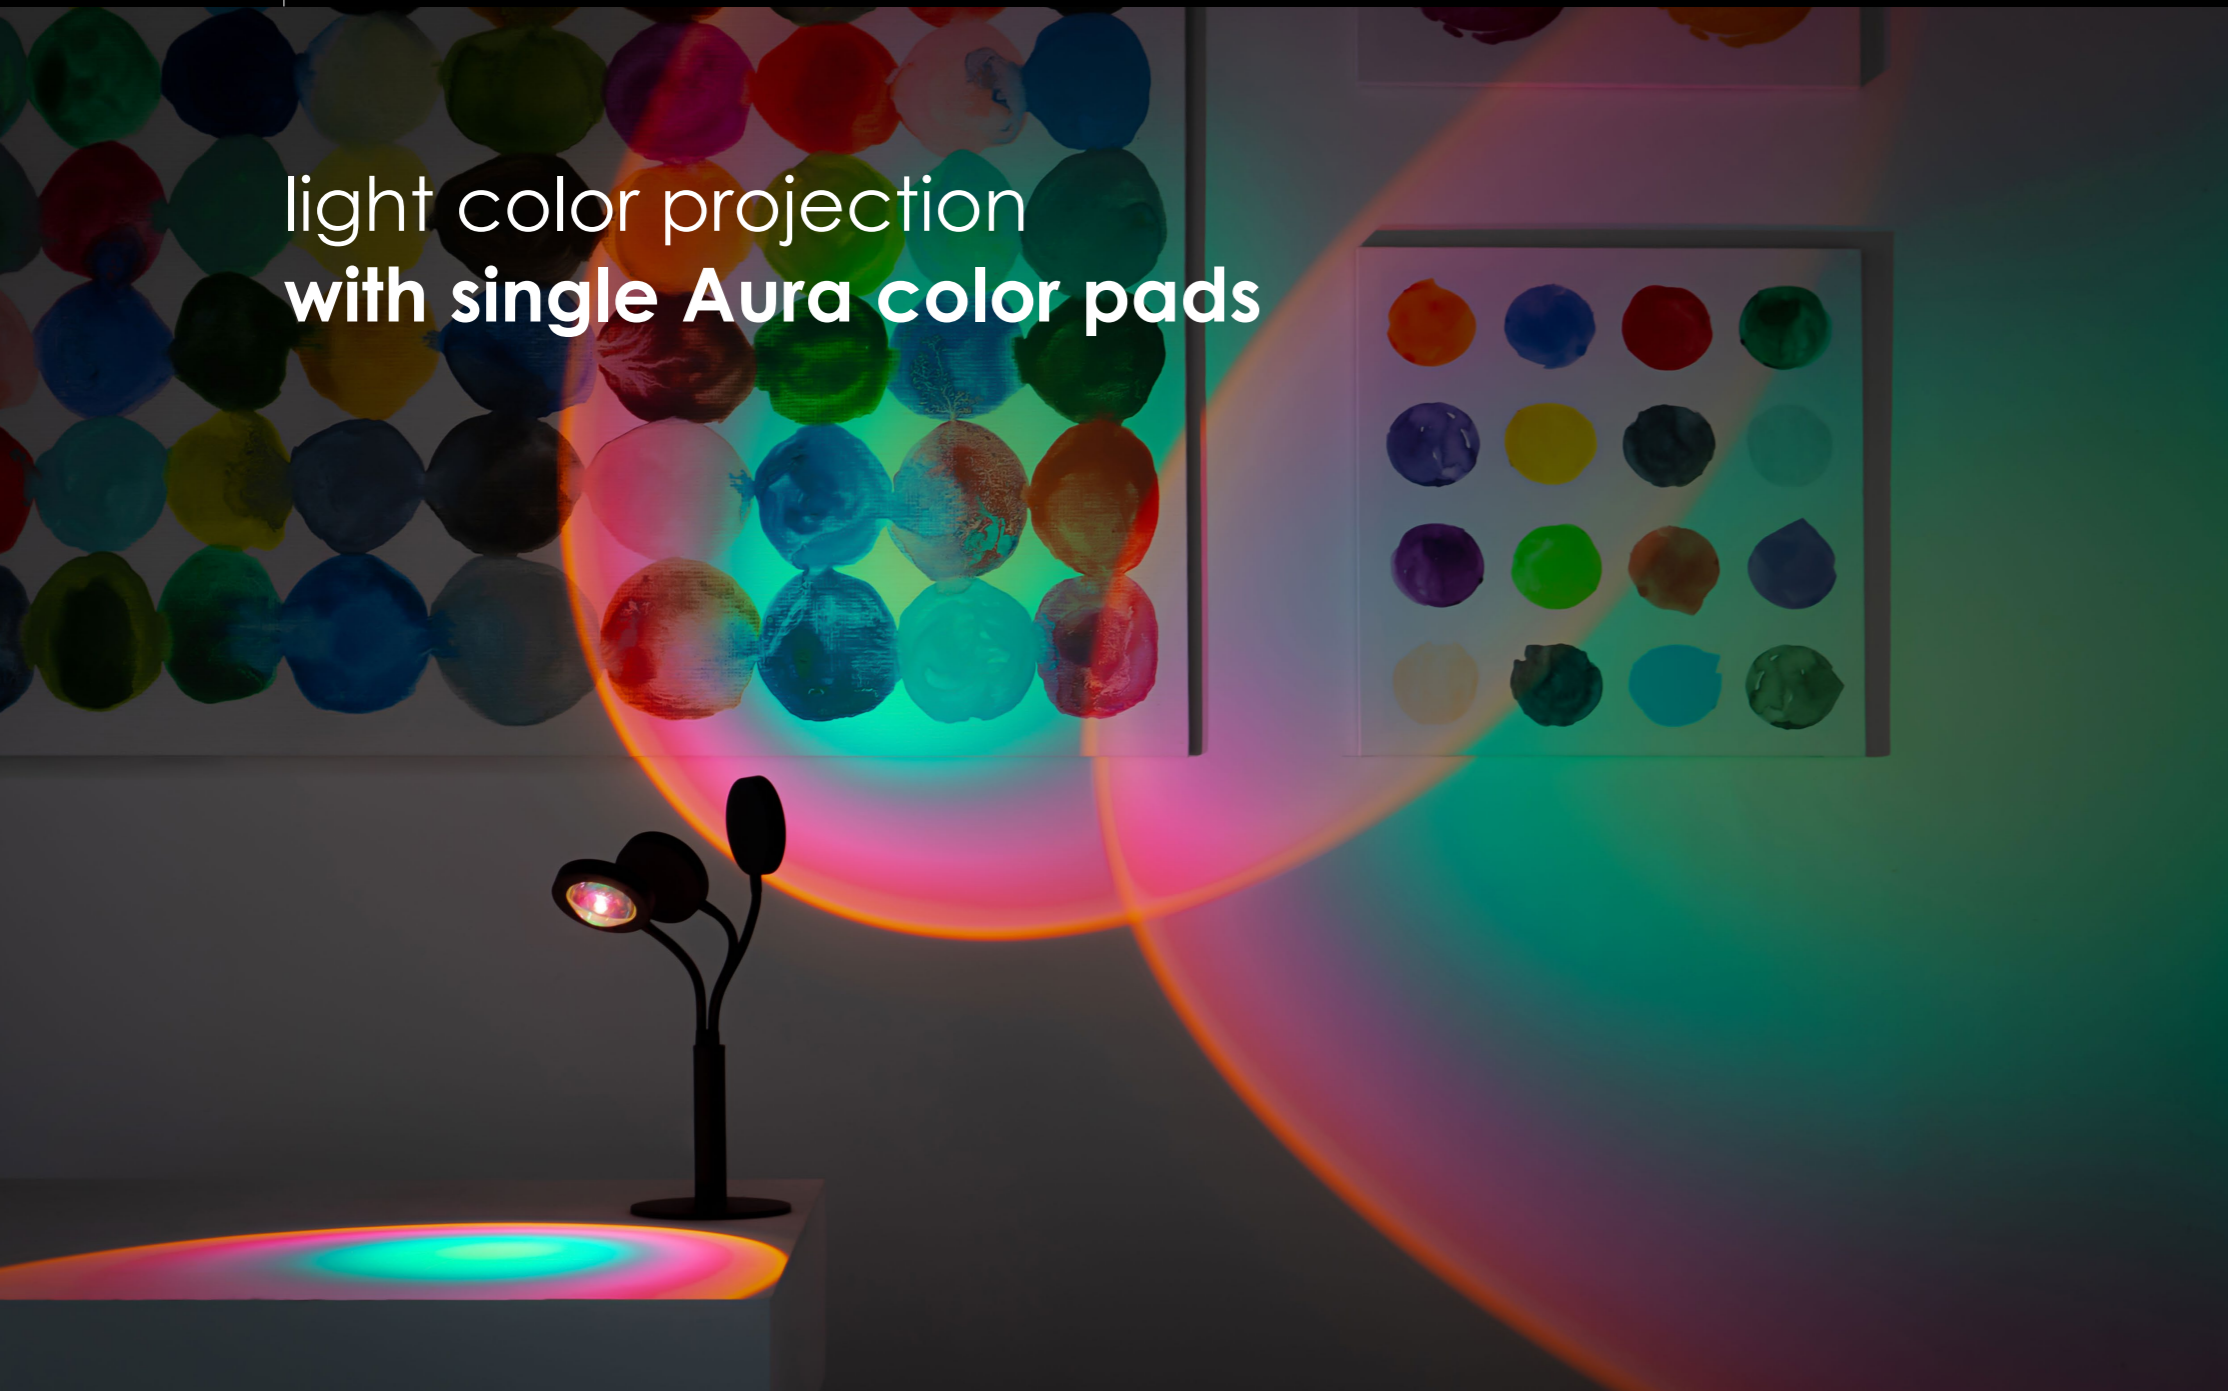

light color projection
with single **Aura color pads**