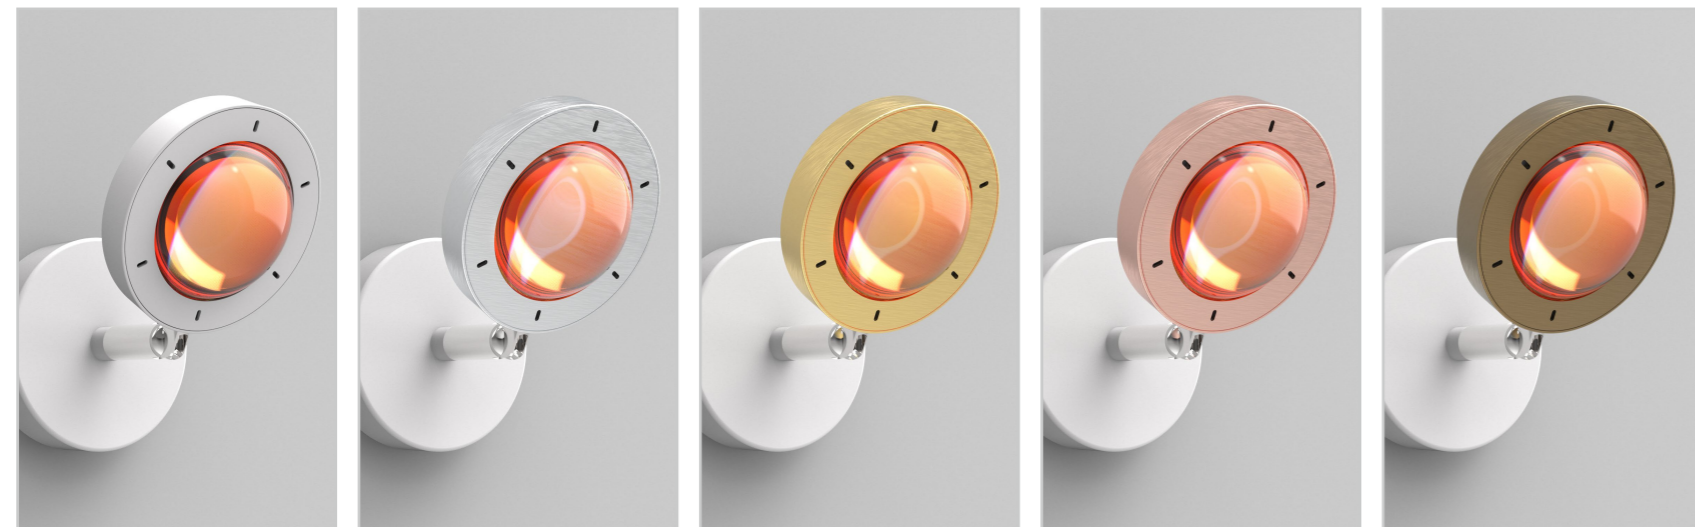

collection **Aura fixture colors**

The Aura fixtures can be selected in the following color combinations.

Sand white   Sand white mat satin   Sand white – mat gold   Sand white – rose gold   Sand white – mat brass