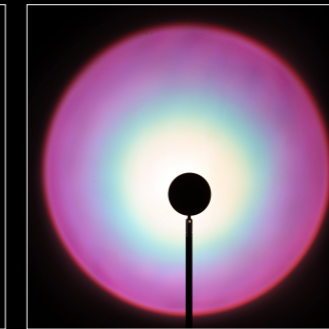

light color projection  
**with combination of  
Aura color pads**

penoy red + 3d red

peach+ 3d red

yellow + 3d red

turquoise + 3d red

green+ 3d red

penoy red + 3d blue

peach + 3d blue

yellow+ 3d blue

turquoise + 3d blue

green + 3d blue

light color projection  
**without color pads**

with color pads | 3000K