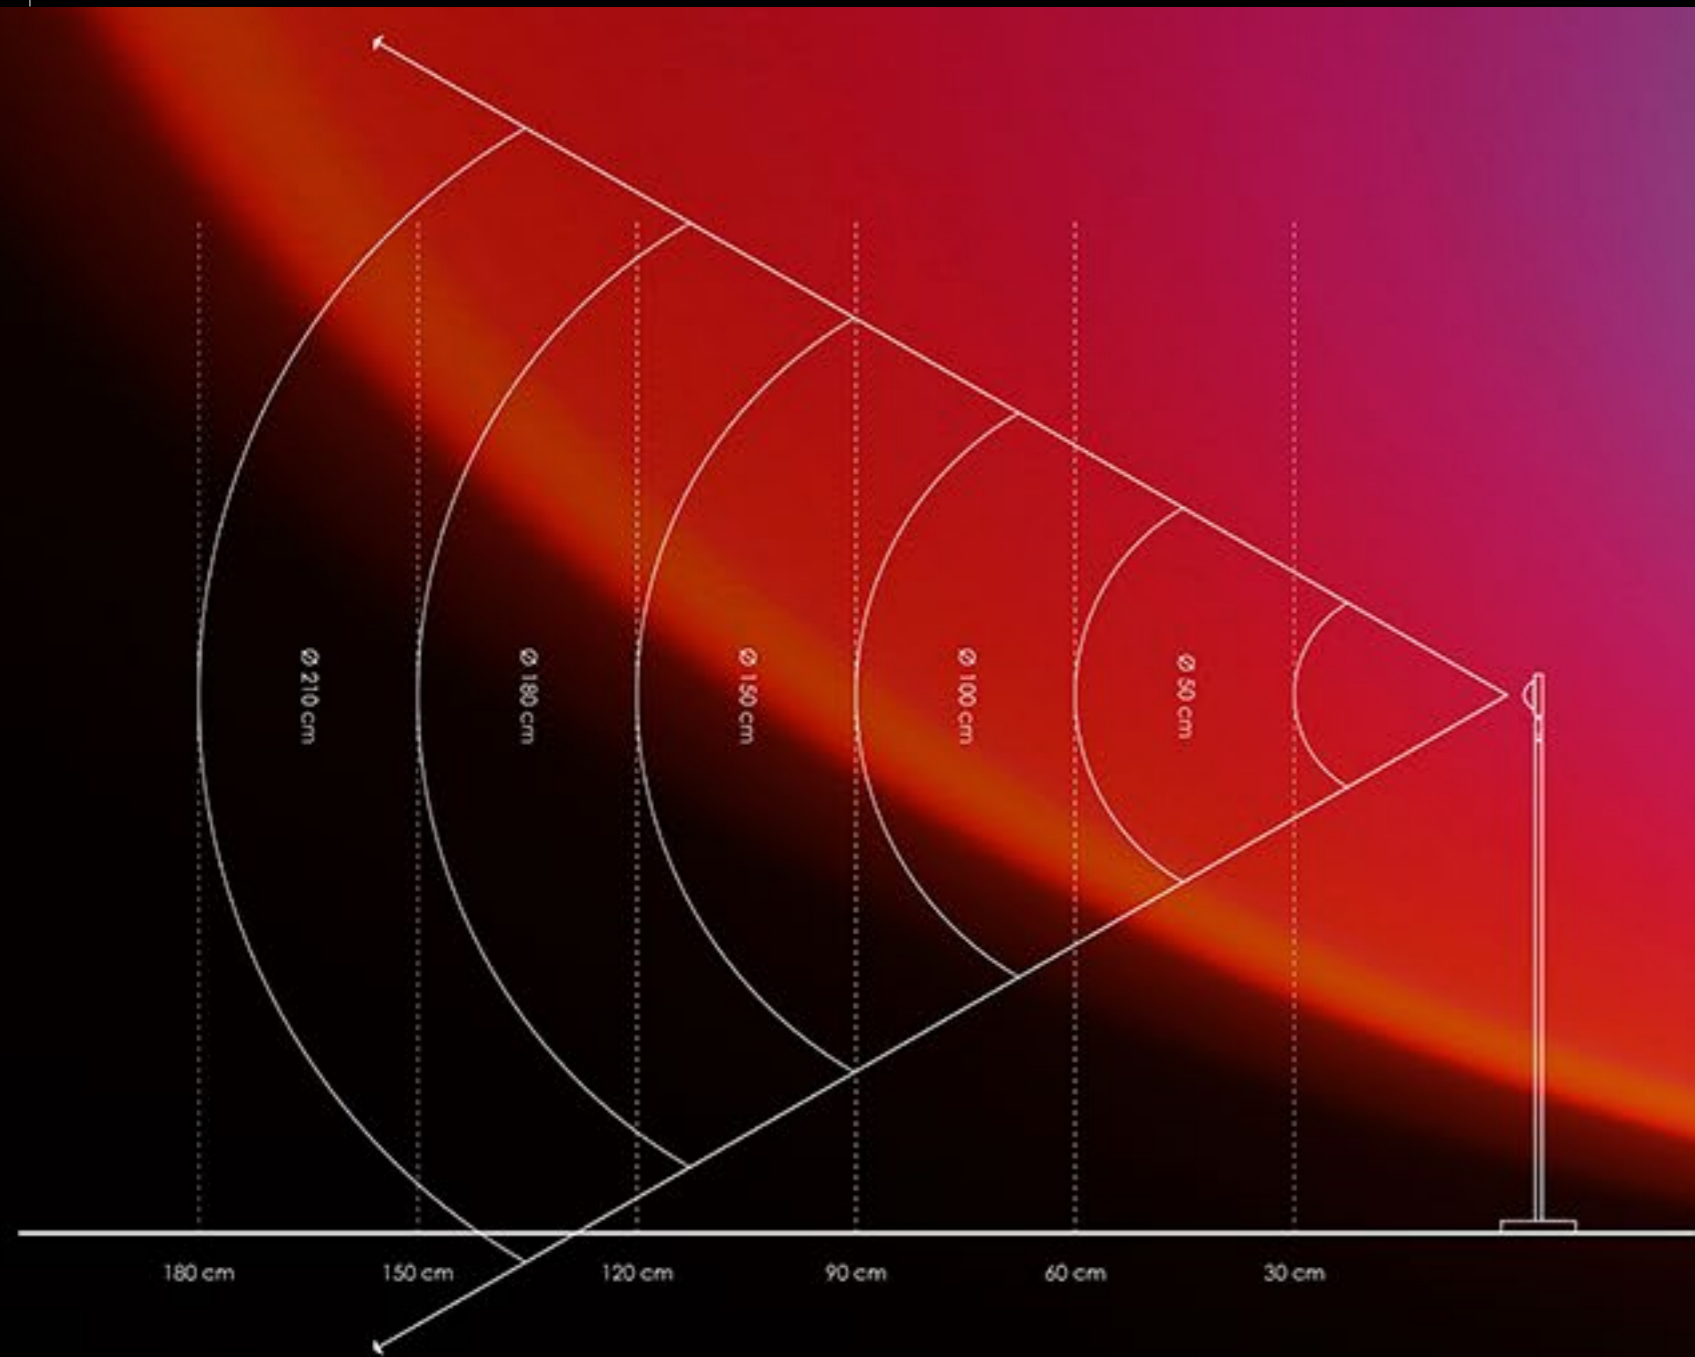

high pressure die casting aluminum base

aluminum fixator

high pressure die casting aluminum cover

glass convex lens

replaceable Aura color pads

SAN'AN COB LED chip  
3000K | 7.5W | 580lm