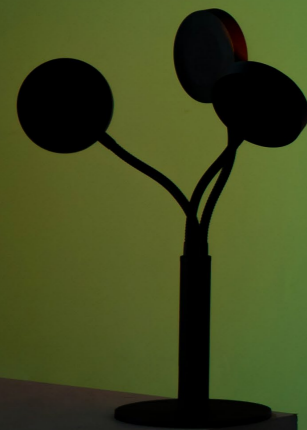

light color projection
**with combination of
Aura color pads**

penoy red + 3d red