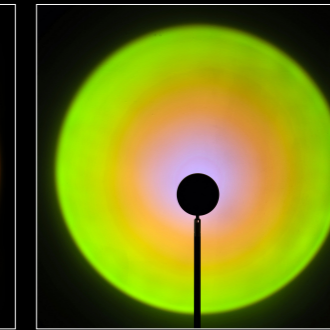

light color projection  
**with combination of  
Aura color pads**

penoy red + 3d red

peach+ 3d red

yellow + 3d red

turquoise + 3d red

green+ 3d red

penoy red + 3d blue

peach + 3d blue

yellow+ 3d blue

turquoise + 3d blue

green + 3d blue

light color projection  
**without color pads**

with color pads | 3000K