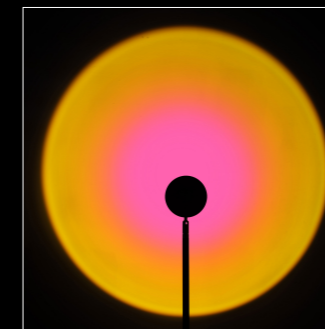

light color projection
with single **Aura color pads**

3D red