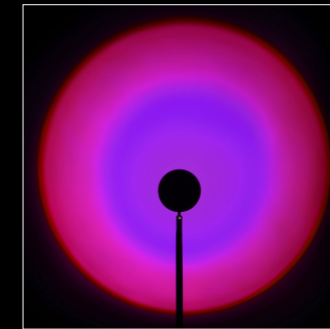

light color projection  
**with combination of  
Aura color pads**

penoy red + 3d red

peach+ 3d red

yellow + 3d red

turquoise + 3d red

green+ 3d red

penoy red + 3d blue

peach + 3d blue

yellow+ 3d blue

turquoise + 3d blue

green + 3d blue

light color projection  
**without color pads**

with color pads | 3000K