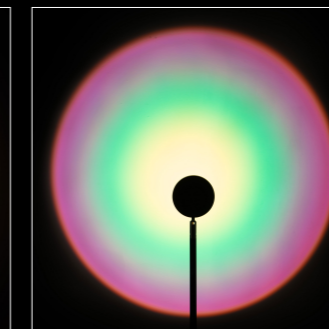

You can also use the single color pads.

- 1 Insert the key tool into the holes on the front side of the cover and turn it counterclockwise to open the cover.
- 2 Carefully remove the glass convex lens.
- 3 Loosen the screw on the fixator with screwdriver and replace the Aura PET color pads to create your desired color effect.
- 4 Place the glass convex lens carefully then tighten the screws to fix the fixator.
- 5 Insert the key tool into the holes on the front side of the cover, and turn it clockwise to close the cover.

You can also use the single color pads.

3D red

3D blue

penoy red

peach

yellow

blue

green

light color projection  
with single **Aura color pads**

3D red

3D blue

penoy red

peach

yellow

turquoise

green