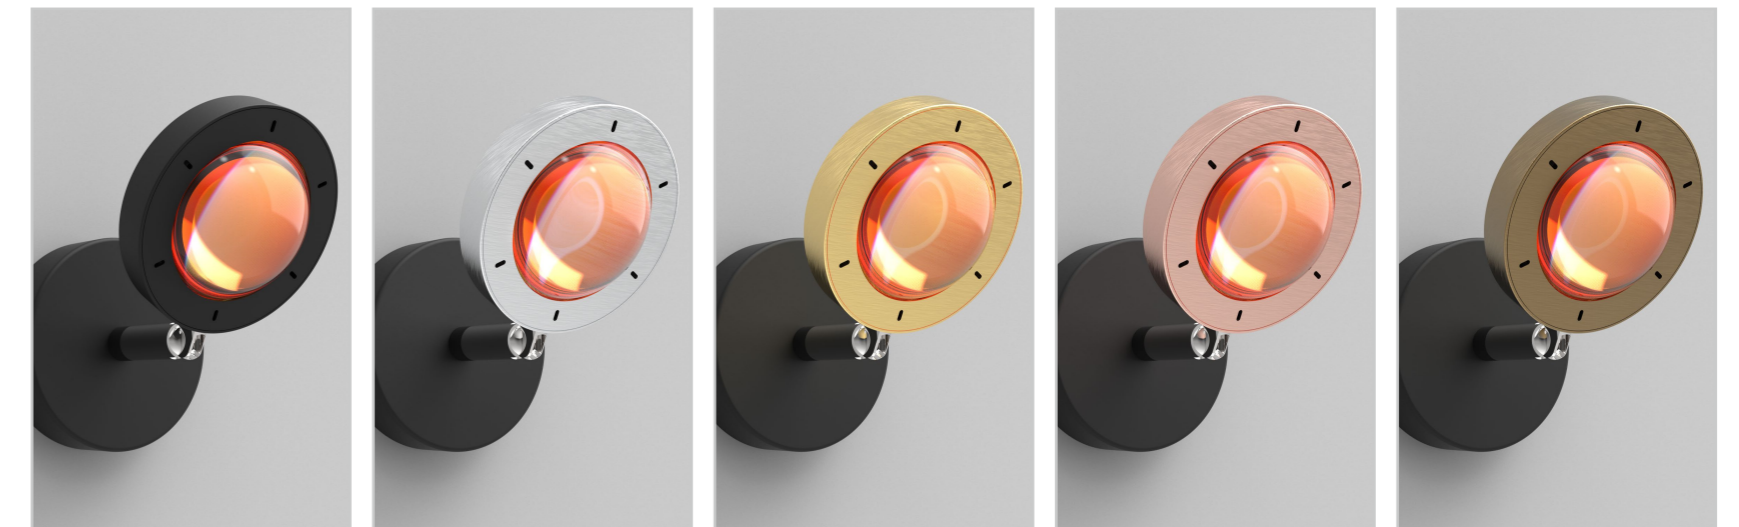

Sand black   Sand black – mat satin   Sand black – mat gold   Sand black – rose gold   Sand black – mat brass