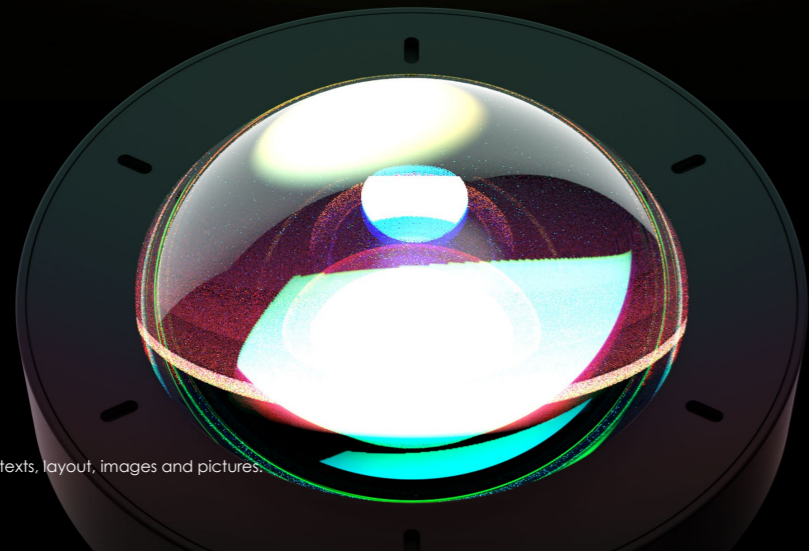

## collection **Aura light**

With our new Aura LED light collection, you can create spectacular and amazing light effects everywhere in your home.

All Aura LED lighting fixtures are easy to adjust by the rotating spot head. The Aura collection exist of LED table, floor, wall and ceiling fixtures and you can choose from 17 amazing colors. By combining different Aura color pads you can enlarge the effect and compose your own desired light color projection. So be creative with aura and create your own light effects.

high pressure die casting aluminum base

aluminum fixator

high pressure die casting aluminum cover

glass convex lens

replaceable Aura color pads

SAN'AN COB LED chip  
3000K | 7.5W | 580lm

You can also use the single color pads.

- 1 Insert the key tool into the holes on the front side of the cover and turn it counterclockwise to open the cover.
- 2 Carefully remove the glass convex lens.
- 3 Loosen the screw on the fixator with screwdriver and replace the Aura PET color pads to create your desired color effect.
- 4 Place the glass convex lens carefully then tighten the screws to fix the fixator.
- 5 Insert the key tool into the holes on the front side of the cover, and turn it clockwise to close the cover.