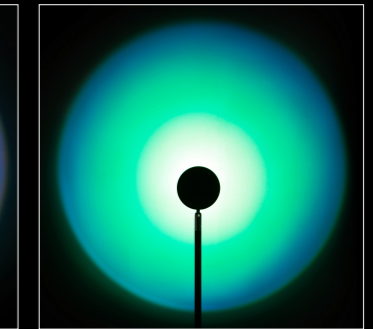

light color projection  
**with combination of  
Aura color pads**

penoy red + 3d red

peach+ 3d red

yellow + 3d red

turquoise + 3d red

green+ 3d red

penoy red + 3d blue

peach + 3d blue

yellow+ 3d blue

turquoise + 3d blue

green + 3d blue

light color projection  
**without color pads**

with color pads | 3000K