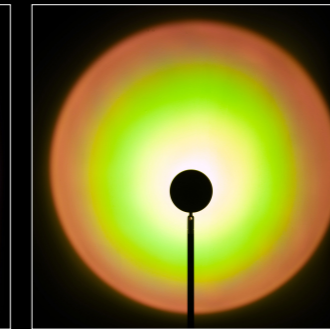

light color projection  
**with combination of  
Aura color pads**

penoy red + 3d red

peach+ 3d red

yellow + 3d red

turquoise + 3d red

green+ 3d red

penoy red + 3d blue

peach + 3d blue

yellow+ 3d blue

turquoise + 3d blue

green + 3d blue

light color projection  
**without color pads**

with color pads | 3000K