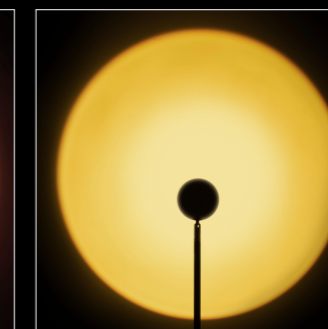

You can also use the single color pads.

3D red

3D blue

penoy red

peach

yellow

blue

green

light color projection  
with single **Aura color pads**

3D red

3D blue

penoy red

peach

yellow

turquoise

green

light color projection  
**with combination of  
Aura color pads**

penoy red + 3d red

peach+ 3d red

yellow + 3d red

turquoise + 3d red

green+ 3d red

penoy red + 3d blue

peach + 3d blue

yellow+ 3d blue

turquoise + 3d blue

green + 3d blue

light color projection  
**without color pads**

with color pads | 3000K