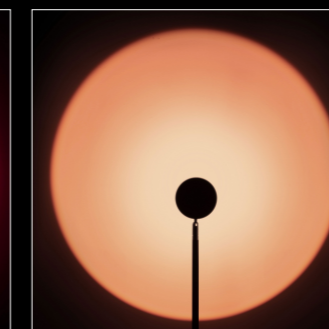

You can also use the single color pads.

3D red

3D blue

penoy red

peach

yellow

blue

green

light color projection  
with single **Aura color pads**

3D red

3D blue

penoy red

peach

yellow

turquoise

green

light color projection  
**with combination of  
Aura color pads**

penoy red + 3d red

peach+ 3d red

yellow + 3d red

turquoise + 3d red

green+ 3d red

penoy red + 3d blue

peach + 3d blue