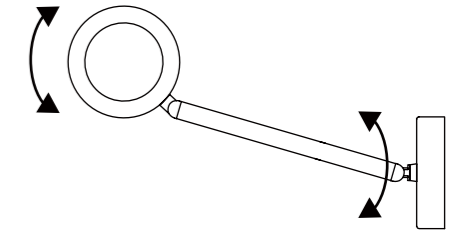

TLW7202-01AW sand white
integrated LED 7.5W ø 10 cm ↔ 17 cm

TLW7202-01BW sand white
integrated LED 7.5W ø 10 cm ↔ 36 cm