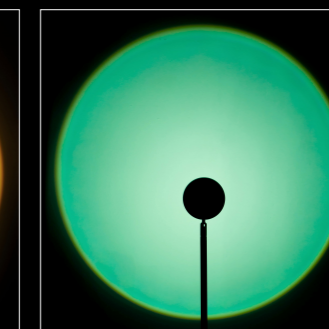

You can also use the single color pads.

3D red

3D blue

penoy red

peach

yellow

blue

green

light color projection  
with single **Aura color pads**

3D red

3D blue

penoy red

peach

yellow

turquoise

green

light color projection  
**with combination of  
Aura color pads**

penoy red + 3d red

peach+ 3d red

yellow + 3d red

turquoise + 3d red

green+ 3d red

penoy red + 3d blue

peach + 3d blue

yellow+ 3d blue

turquoise + 3d blue

green + 3d blue

light color projection  
**without color pads**

with color pads | 3000K