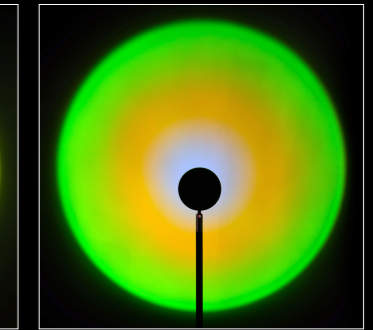

light color projection  
**with combination of  
Aura color pads**

penoy red + 3d red

peach+ 3d red

yellow + 3d red

turquoise + 3d red

green+ 3d red

penoy red + 3d blue

peach + 3d blue

yellow+ 3d blue

turquoise + 3d blue

green + 3d blue

light color projection  
**without color pads**

with color pads | 3000K